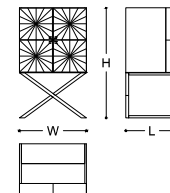

## BLACK STRAW MARQUETRY

Cocktail cabinet in limited edition, 100 pieces. The design of Club takes inspiration from vintage travel furniture featuring x-shaped legs. Outer lining in Technical Shagreen Fabric, doors in Black Straw Marquetry with legs and other details in Satin Natural Brass; interior in metallized grey lacquer. The Club cocktail cabinet features container doors for the storage of glasses. The interior holds a lower pull-out shelf covered by an extralight transparent tempered glass (5 mm thick) for the preparation of drinks, a fold-out top for service and three lacquered drawers: one for cocktail utensils, one to store the ice bucket and the last for bottles.

### DIMENSIONS

79x60x130h cm - Inch 31.1x23.6x51.2h